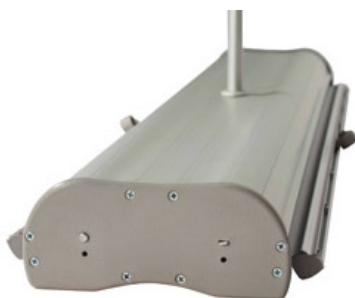

Our very popular and stylish roller banner with minimalist looks, very slick!

Features & Benefits

- Front-loading graphic pulls up from the front of the base giving your message floor to rail visibility
- Adjustable feet – ideal for levelling on uneven surfaces
- High-specification carry bag with extra padding for durability and protection
- Available in 5 widths
- Single or double graphic options

Hardware Specifications	Graphic Specifications	Additional Information
<p>Graphic Dimensions: 800, 1000, 1200, 1500, 2000mm(w) x 2110mm(h)</p> <p>Weight: Orient - 5.1kg based on 800mm wide unit Orient 2 - 6.5kg based on 800mm wide unit</p>	<p>Please contact us for a graphic template</p>	<p>Unique feature: Graphic panel exits from lower front edge, almost completely hiding the unit.</p>