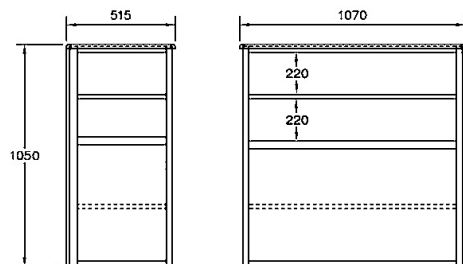

890 half glazed

Folding tower 468 x 468 x 1980mm (30kg*)

- 5mm clear acrylic shelves
- Locking sliding doors
- Clear acrylic and white foam panels
- Down light

890-P fully glazed

Folding tower 468 x 468 x 1980mm (30kg*)

- 5mm clear acrylic shelves
- Locking sliding doors
- Clear acrylic and white foam panels
- Down light

PC-12-H-UK

Folding showcase 1070 x 515 x 1050mm (32kg*)

- Acrylic top
- Display shelf
- Aluminium storage shelf
- Aluminium bottom shelf
- Locking sliding doors
- Fitted with 3mm clear acrylic and white foam panels

PC-12-B-UK

Folding showcase 1070 x 515 x 1050mm (40kg*)

- Acrylic top
- Acrylic display shelf
- Display shelf
- Storage shelf
- Bottom shelf
- Locking sliding doors
- Fitted with 3mm clear acrylic and white foam panels

PC-12-C-UK

Folding showcase 1070 x 515 x 1050mm (38kg*)

- Acrylic top
- Display shelf
- Aluminium storage shelf
- Aluminium bottom shelf
- Locking sliding doors
- Fitted with 3mm clear acrylic and white foam panels