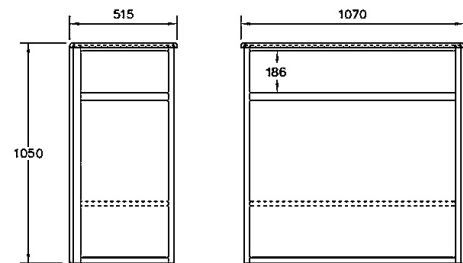

890 half glazed

Folding tower 468 x 468 x 1980mm (30kg*)

- 5mm clear acrylic shelves
- Locking sliding doors
- Clear acrylic and white foam panels
- Down light

890-P fully glazed

Folding tower 468 x 468 x 1980mm (30kg*)

- 5mm clear acrylic shelves
- Locking sliding doors
- Clear acrylic and white foam panels
- Down light

PC-12-H-UK

Folding showcase 1070 x 515 x 1050mm (32kg*)

- Acrylic top
- Display shelf
- Aluminium storage shelf
- Aluminium bottom shelf
- Locking sliding doors
- Fitted with 3mm clear acrylic and white foam panels

PC-12-B-UK

Folding showcase 1070 x 515 x 1050mm (40kg*)

- Acrylic top
- Acrylic display shelf
- Display shelf
- Storage shelf
- Bottom shelf
- Locking sliding doors
- Fitted with 3mm clear acrylic and white foam panels

PC-12-C-UK

Folding showcase 1070 x 515 x 1050mm (38kg*)

- Acrylic top
- Display shelf
- Aluminium storage shelf
- Aluminium bottom shelf
- Locking sliding doors
- Fitted with 3mm clear acrylic and white foam panels