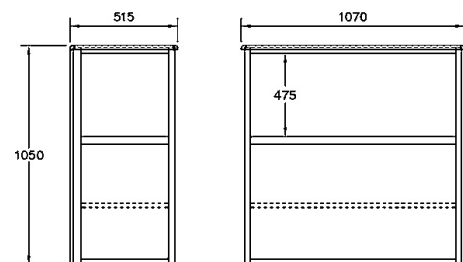

890 half glazed

Folding tower 468 x 468 x 1980mm (30kg*)

- 5mm clear acrylic shelves
- Locking sliding doors
- Clear acrylic and white foam panels
- Down light

890-P fully glazed

Folding tower 468 x 468 x 1980mm (30kg*)

- 5mm clear acrylic shelves
- Locking sliding doors
- Clear acrylic and white foam panels
- Down light

PC-12-H-UK

Folding showcase 1070 x 515 x 1050mm (32kg*)

- Acrylic top
- Display shelf
- Aluminium storage shelf
- Aluminium bottom shelf
- Locking sliding doors
- Fitted with 3mm clear acrylic and white foam panels

PC-12-B-UK

Folding showcase 1070 x 515 x 1050mm (40kg*)

- Acrylic top
- Acrylic display shelf
- Display shelf
- Storage shelf
- Bottom shelf
- Locking sliding doors
- Fitted with 3mm clear acrylic and white foam panels

PC-12-C-UK

Folding showcase 1070 x 515 x 1050mm (38kg*)

- Acrylic top
- Display shelf
- Aluminium storage shelf
- Aluminium bottom shelf
- Locking sliding doors
- Fitted with 3mm clear acrylic and white foam panels