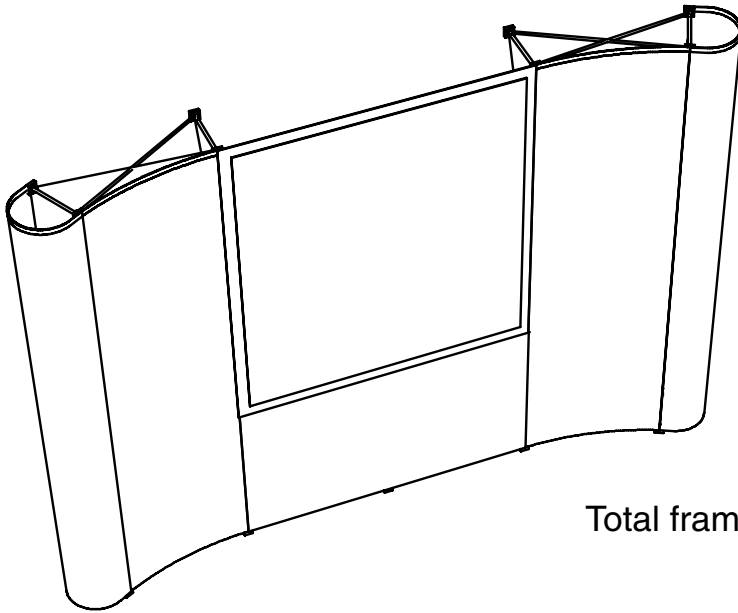

Below is a small selection of examples showing what kind of configurations can be achieved with the Azure Conference Kit.

Small

- Small (2 x 2) Screen in a P300 4 x 4 with a curved step 1 x 3 and 1 x 2 attached to each end
- Minimum floor space required 9m x 2m
- Special sizes available

Total frame height 2390mm

Graphic dimensions

(w) 621 mm x (h) 2343 mm	(w) 725mm x (h) 2343 mm	screen area - no graphic	(w) 725mm x (h) 2343 mm	(w) 621 mm x (h) 2343 mm
		(w) 1565mm x (h) 781mm		

N.B. End caps are curved
- remember to put anything
important (i.e. logos) in the half
nearest the viewer

Total frame height 2390mm

Graphic dimensions

(w) 621 mm	(w) 725mm	(w) 725mm	screen area - no graphic	(w) 725mm	(w) 725mm	(w) 621 mm
x (h) 2343 mm	x (h) 2343 mm	x (h) 2343 mm		x (h) 2343 mm	x (h) 2343 mm	x (h) 2343 mm
			(w) 2346mm x (h) 781mm			

N.B. End caps are curved
- remember to put anything
important (i.e. logos) in the half
nearest the viewer

Small Screen

The Small (2 x 2) Screen Azure Conference Kit is made up of the following components: