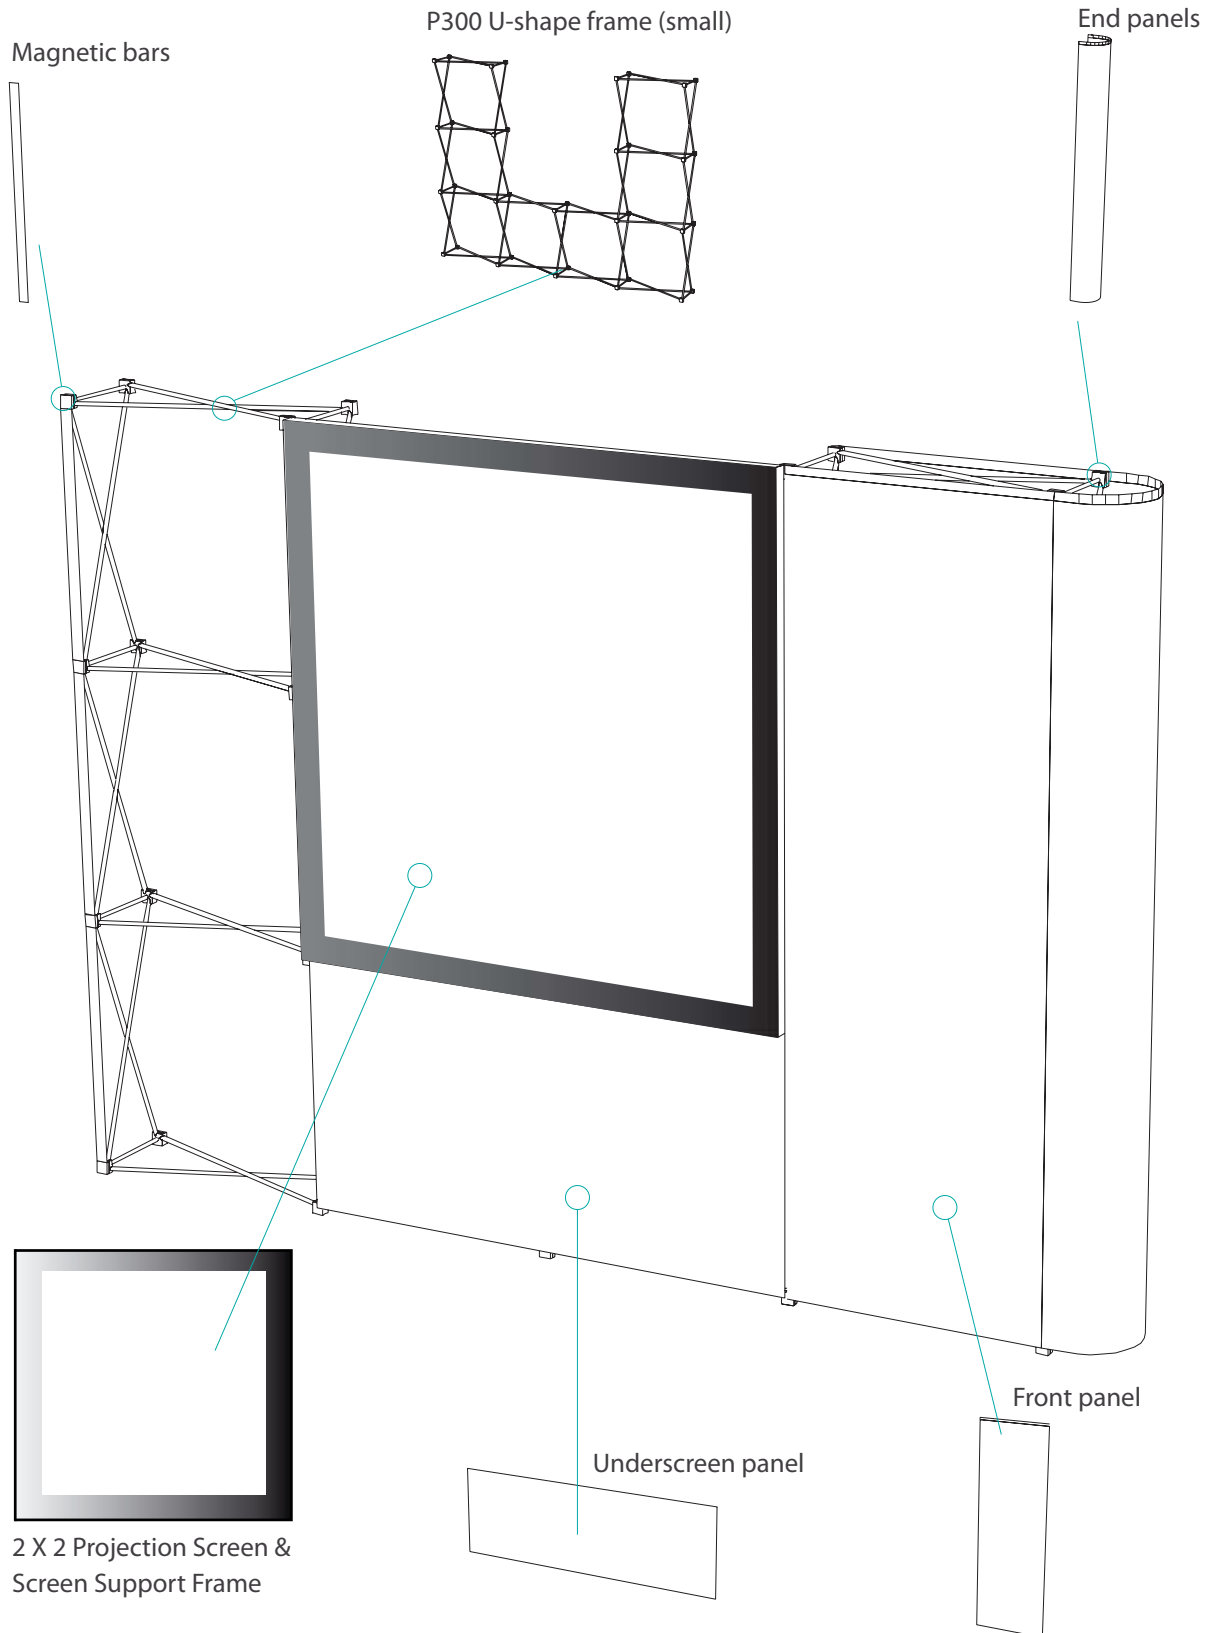

Total frame height 2390mm

Graphic dimensions

(w) 621 mm x (h) 2343 mm	(w) 725mm x (h) 2343 mm	screen area - no graphic	(w) 725mm x (h) 2343 mm	(w) 621 mm x (h) 2343 mm
		(w) 1565mm x (h) 781mm		

N.B. End caps are curved
- remember to put anything
important (i.e. logos) in the half
nearest the viewer

Total frame height 2390mm

Graphic dimensions

(w) 621 mm x (h) 2343 mm	(w) 725mm x (h) 2343 mm	screen area - no graphic	(w) 725mm x (h) 2343 mm	(w) 621 mm x (h) 2343 mm
		(w) 2346mm x (h) 781mm		

N.B. End caps are curved
- remember to put anything
important (i.e. logos) in the half
nearest the viewer

Total frame height 2390mm

Graphic dimensions

(w) 621 mm	(w) 725mm	(w) 725mm	screen area - no graphic	(w) 725mm	(w) 725mm	(w) 621 mm
x (h) 2343 mm	x (h) 2343 mm	x (h) 2343 mm		x (h) 2343 mm	x (h) 2343 mm	x (h) 2343 mm
			(w) 2346mm x (h) 781mm			

N.B. End caps are curved
- remember to put anything
important (i.e. logos) in the half
nearest the viewer

Small Screen

The Small (2 x 2) Screen Azure Conference Kit is made up of the following components: