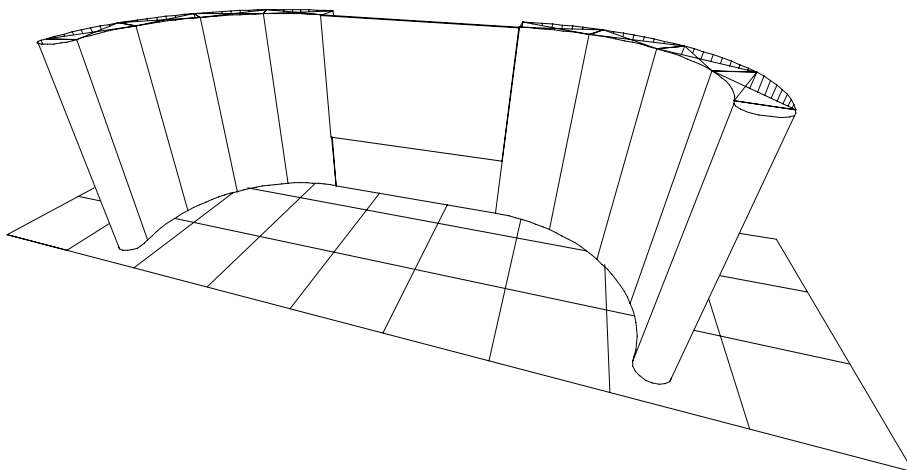

Large

- Large (2 x 3) Screen Conference Kit with a 3 x 2 curved P300 hinged onto each end
- Minimum floor space required 9m x 3m