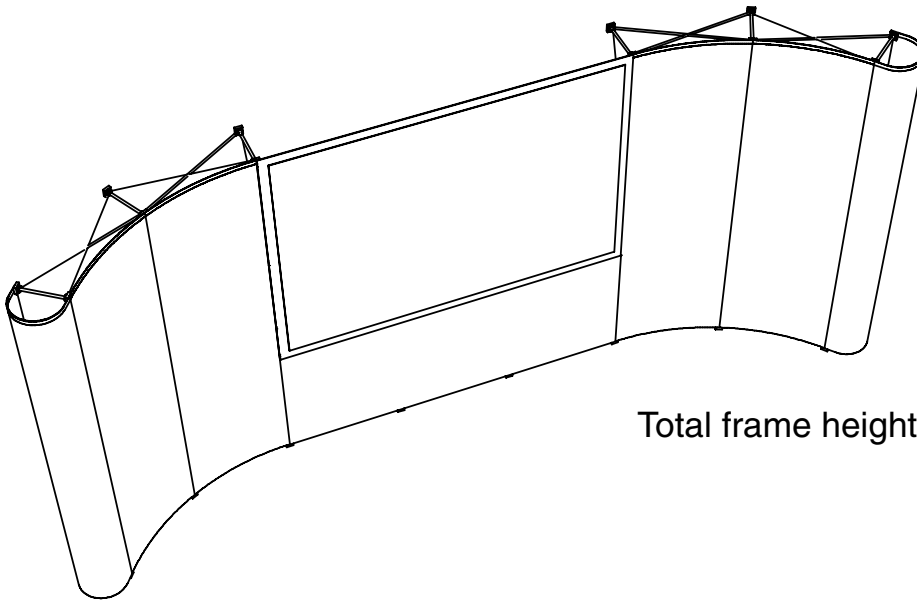

Total frame height 2390mm

Graphic dimensions

(w) 621 mm x (h) 2343 mm	(w) 725mm x (h) 2343 mm	screen area - no graphic	(w) 725mm x (h) 2343 mm	(w) 621 mm x (h) 2343 mm
		(w) 1565mm x (h) 781mm		

N.B. End caps are curved
- remember to put anything
important (i.e. logos) in the half
nearest the viewer

Total frame height 2390mm

Graphic dimensions

(w) 621 mm x (h) 2343 mm	(w) 725mm x (h) 2343 mm	screen area - no graphic	(w) 725mm x (h) 2343 mm	(w) 621 mm x (h) 2343 mm
		(w) 2346mm x (h) 781mm		

N.B. End caps are curved
- remember to put anything
important (i.e. logos) in the half
nearest the viewer

Total frame height 2390mm

Graphic dimensions

(w) 621 mm	(w) 725mm	(w) 725mm	screen area - no graphic	(w) 725mm	(w) 725mm	(w) 621 mm
x (h) 2343 mm	x (h) 2343 mm	x (h) 2343 mm		x (h) 2343 mm	x (h) 2343 mm	x (h) 2343 mm
			(w) 2346mm x (h) 781mm			

N.B. End caps are curved
- remember to put anything
important (i.e. logos) in the half
nearest the viewer

Small Screen

The Small (2 x 2) Screen Azure Conference Kit is made up of the following components: