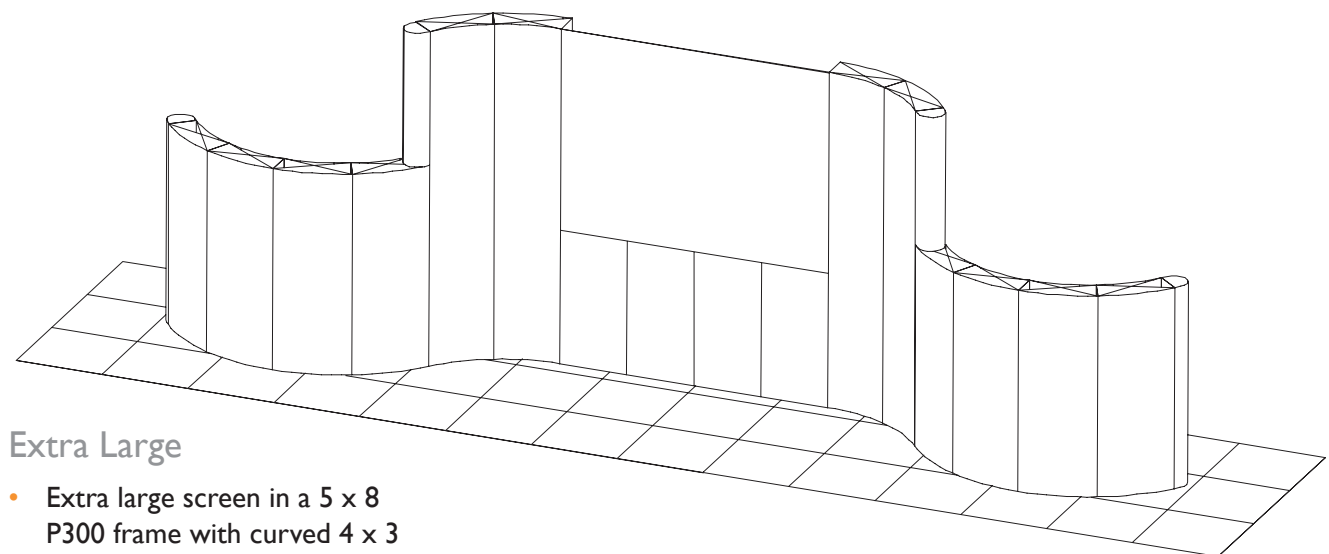

Large

- Large (2 x 3) Screen Conference Kit with a 3 x 2 curved P300 hinged onto each end
- Minimum floor space required 9m x 3m