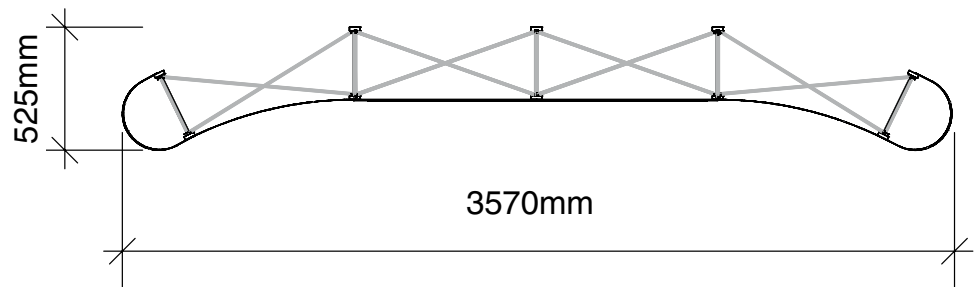

Large

- Large (2 x 3) Screen Conference Kit with a 3 x 2 curved P300 hinged onto each end
- Minimum floor space required 9m x 3m

Extra Large

- Extra large screen in a 5 x 8 P300 frame with curved 4 x 3 P300 frames on each end
- Minimum floor space required 14m x 3m
- Special sizes available

Total frame height 2390mm

Graphic dimensions

(w) 621 mm x (h) 2343 mm	(w) 725mm x (h) 2343 mm	screen area - no graphic	(w) 725mm x (h) 2343 mm	(w) 621 mm x (h) 2343 mm
		(w) 1565mm x (h) 781mm		

N.B. End caps are curved
- remember to put anything
important (i.e. logos) in the half
nearest the viewer

Total frame height 2390mm

Graphic dimensions

(w) 621 mm x (h) 2343 mm	(w) 725mm x (h) 2343 mm	screen area - no graphic	(w) 725mm x (h) 2343 mm	(w) 621 mm x (h) 2343 mm
		(w) 2346mm x (h) 781mm		

N.B. End caps are curved
- remember to put anything
important (i.e. logos) in the half
nearest the viewer

Total frame height 2390mm

Graphic dimensions

(w) 621 mm	(w) 725mm	(w) 725mm	screen area - no graphic	(w) 725mm	(w) 725mm	(w) 621 mm
x (h) 2343 mm	x (h) 2343 mm	x (h) 2343 mm		x (h) 2343 mm	x (h) 2343 mm	x (h) 2343 mm
			(w) 2346mm x (h) 781mm			