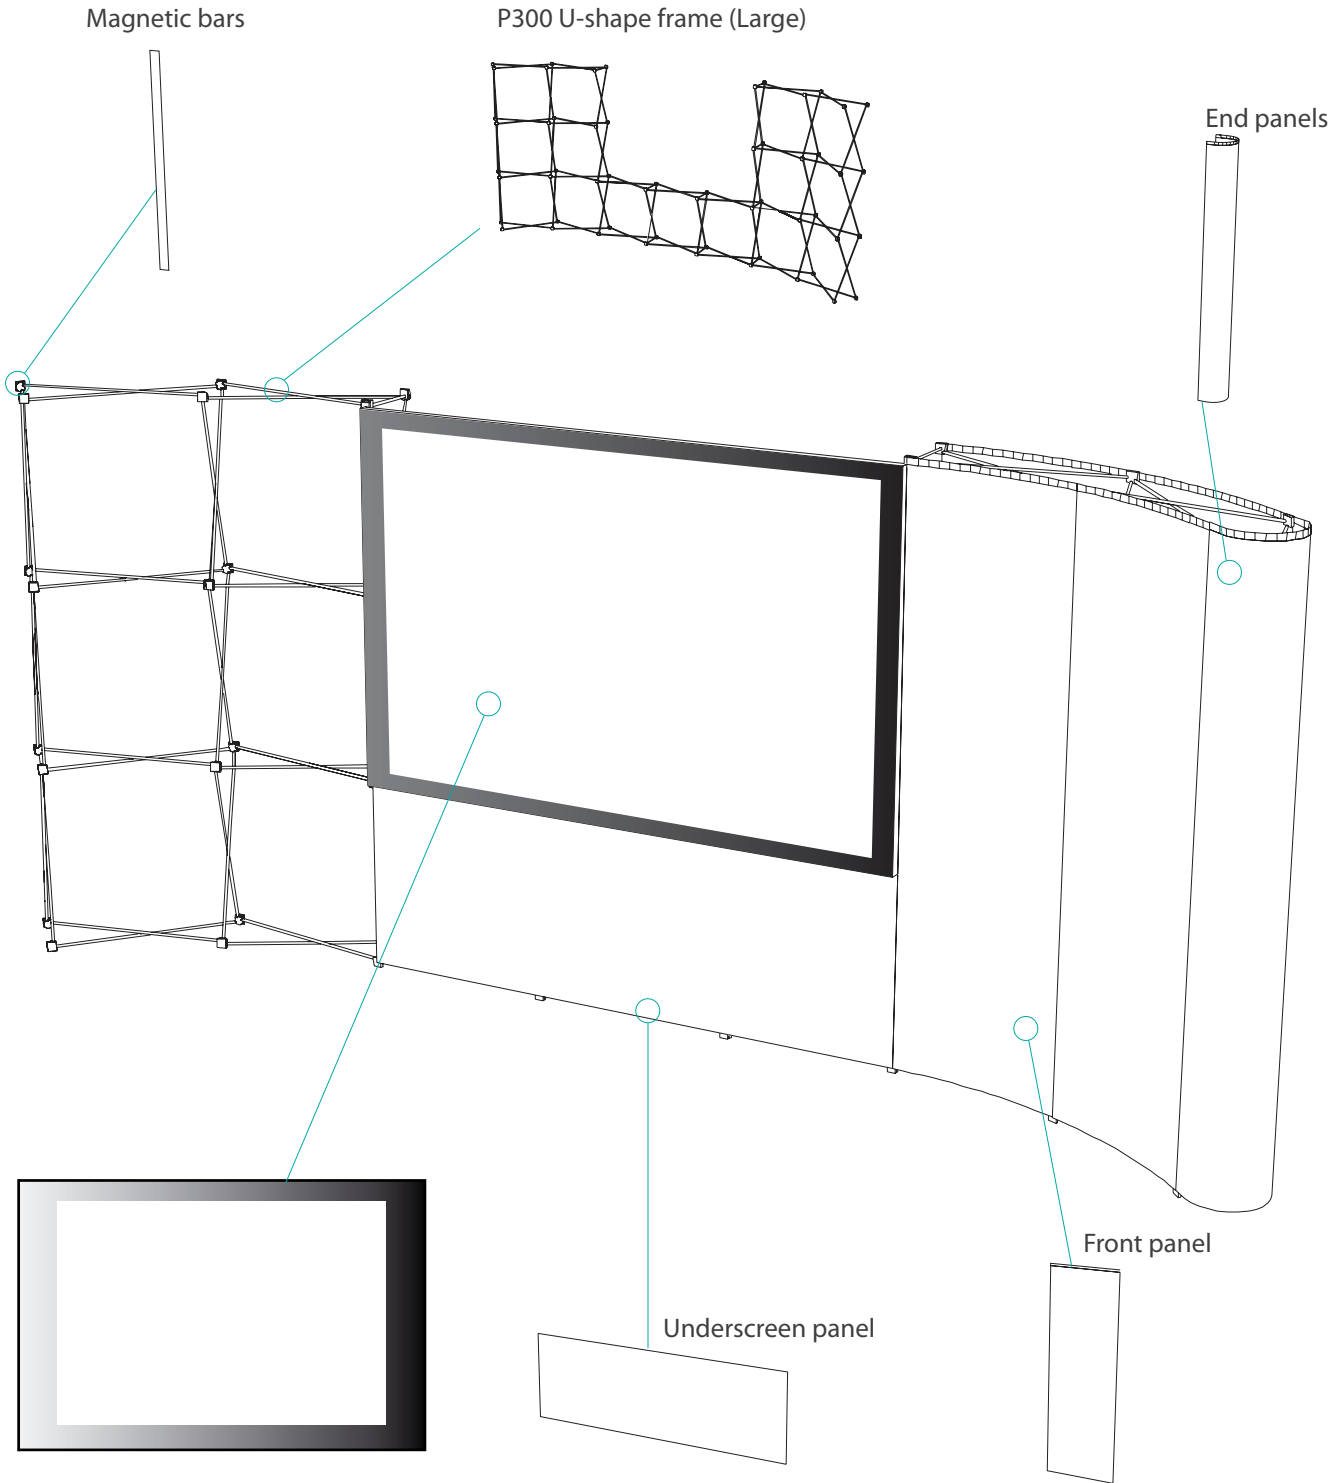

Total frame height 2390mm

Graphic dimensions

(w) 621 mm x (h) 2343 mm	(w) 725mm x (h) 2343 mm	screen area - no graphic	(w) 725mm x (h) 2343 mm	(w) 621 mm x (h) 2343 mm
		(w) 2346mm x (h) 781mm		

N.B. End caps are curved
- remember to put anything
important (i.e. logos) in the half
nearest the viewer

Total frame height 2390mm

Graphic dimensions

(w) 621 mm	(w) 725mm	(w) 725mm	screen area - no graphic	(w) 725mm	(w) 725mm	(w) 621 mm
x (h) 2343 mm	x (h) 2343 mm	x (h) 2343 mm		x (h) 2343 mm	x (h) 2343 mm	x (h) 2343 mm
			(w) 2346mm x (h) 781mm			

N.B. End caps are curved
- remember to put anything
important (i.e. logos) in the half
nearest the viewer

Small Screen

The Small (2 x 2) Screen Azure Conference Kit is made up of the following components:

Large Screen

The Large (2 X 3) Screen Conference Kit is made up of the following components:

2 X 3 Projection Screen & Screen Support Frame