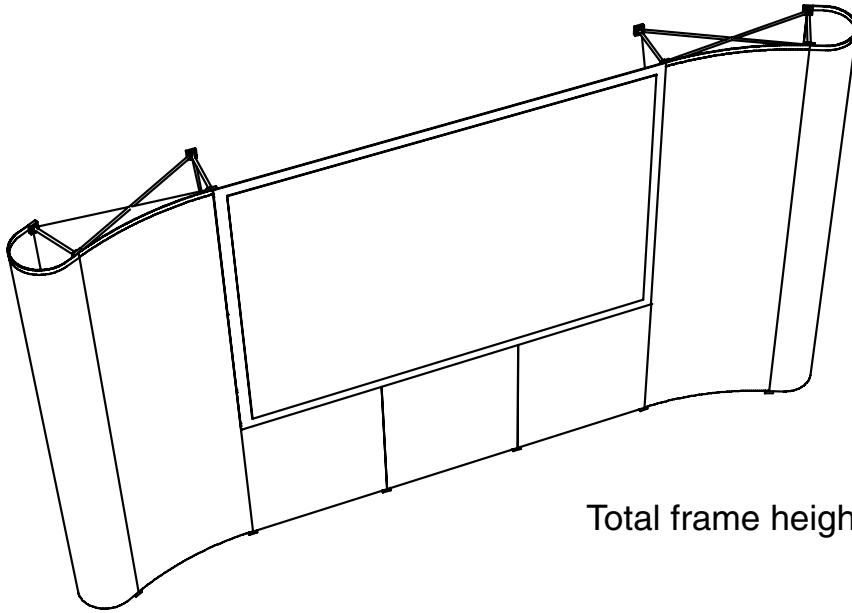

Total frame height 2390mm

Graphic dimensions

(w) 621 mm x (h) 2343 mm	(w) 725mm x (h) 2343 mm	screen area - no graphic	(w) 725mm x (h) 2343 mm	(w) 621 mm x (h) 2343 mm
		(w) 1565mm x (h) 781mm		

N.B. End caps are curved
- remember to put anything
important (i.e. logos) in the half
nearest the viewer

Total frame height 2390mm

Graphic dimensions

(w) 621 mm x (h) 2343 mm	(w) 725mm x (h) 2343 mm	screen area - no graphic	(w) 725mm x (h) 2343 mm	(w) 621 mm x (h) 2343 mm
		(w) 2346mm x (h) 781mm		

N.B. End caps are curved
- remember to put anything
important (i.e. logos) in the half
nearest the viewer

Total frame height 2390mm

Graphic dimensions

(w) 621 mm	(w) 725mm	(w) 725mm	screen area - no graphic	(w) 725mm	(w) 725mm	(w) 621 mm
x (h) 2343 mm	x (h) 2343 mm	x (h) 2343 mm		x (h) 2343 mm	x (h) 2343 mm	x (h) 2343 mm
			(w) 2346mm x (h) 781mm			

N.B. End caps are curved
- remember to put anything
important (i.e. logos) in the half
nearest the viewer

Small Screen

The Small (2 x 2) Screen Azure Conference Kit is made up of the following components: