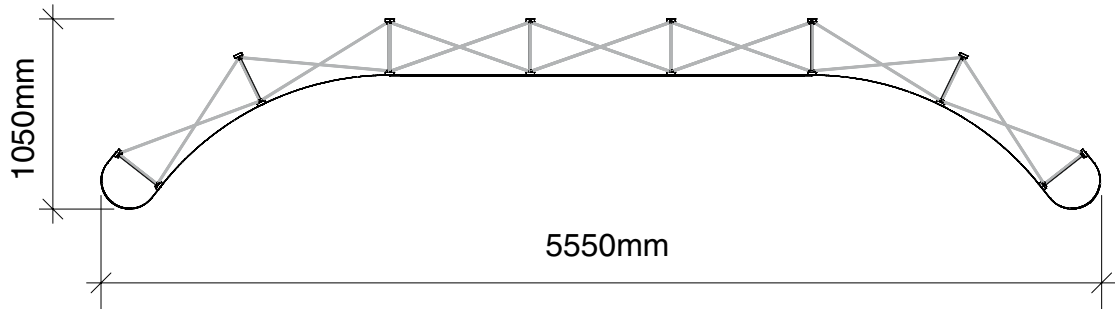

Total frame height 2390mm

Graphic dimensions

(w) 621 mm x (h) 2343 mm	(w) 725mm x (h) 2343 mm	screen area - no graphic	(w) 725mm x (h) 2343 mm	(w) 621 mm x (h) 2343 mm
		(w) 1565mm x (h) 781mm		

N.B. End caps are curved
- remember to put anything
important (i.e. logos) in the half
nearest the viewer

Total frame height 2390mm

Graphic dimensions

(w) 621 mm x (h) 2343 mm	(w) 725mm x (h) 2343 mm	screen area - no graphic	(w) 725mm x (h) 2343 mm	(w) 621 mm x (h) 2343 mm
		(w) 2346mm x (h) 781mm		

N.B. End caps are curved
- remember to put anything
important (i.e. logos) in the half
nearest the viewer

Total frame height 2390mm

Graphic dimensions

(w) 621 mm	(w) 725mm	(w) 725mm	screen area - no graphic	(w) 725mm	(w) 725mm	(w) 621 mm
x (h) 2343 mm	x (h) 2343 mm	x (h) 2343 mm		x (h) 2343 mm	x (h) 2343 mm	x (h) 2343 mm
			(w) 2346mm x (h) 781mm			