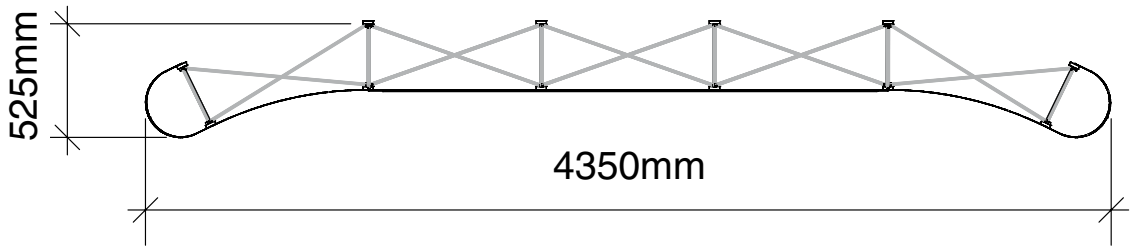

Total frame height 2390mm

Graphic dimensions

(w) 621 mm x (h) 2343 mm	(w) 725mm x (h) 2343 mm	screen area - no graphic	(w) 725mm x (h) 2343 mm	(w) 621 mm x (h) 2343 mm
		(w) 1565mm x (h) 781mm		

N.B. End caps are curved
- remember to put anything
important (i.e. logos) in the half
nearest the viewer

Total frame height 2390mm

Graphic dimensions

(w) 621 mm x (h) 2343 mm	(w) 725mm x (h) 2343 mm	screen area - no graphic	(w) 725mm x (h) 2343 mm	(w) 621 mm x (h) 2343 mm
		(w) 2346mm x (h) 781mm		

N.B. End caps are curved
- remember to put anything
important (i.e. logos) in the half
nearest the viewer

Total frame height 2390mm

Graphic dimensions

(w) 621 mm	(w) 725mm	(w) 725mm	screen area - no graphic	(w) 725mm	(w) 725mm	(w) 621 mm
x (h) 2343 mm	x (h) 2343 mm	x (h) 2343 mm		x (h) 2343 mm	x (h) 2343 mm	x (h) 2343 mm
			(w) 2346mm x (h) 781mm			