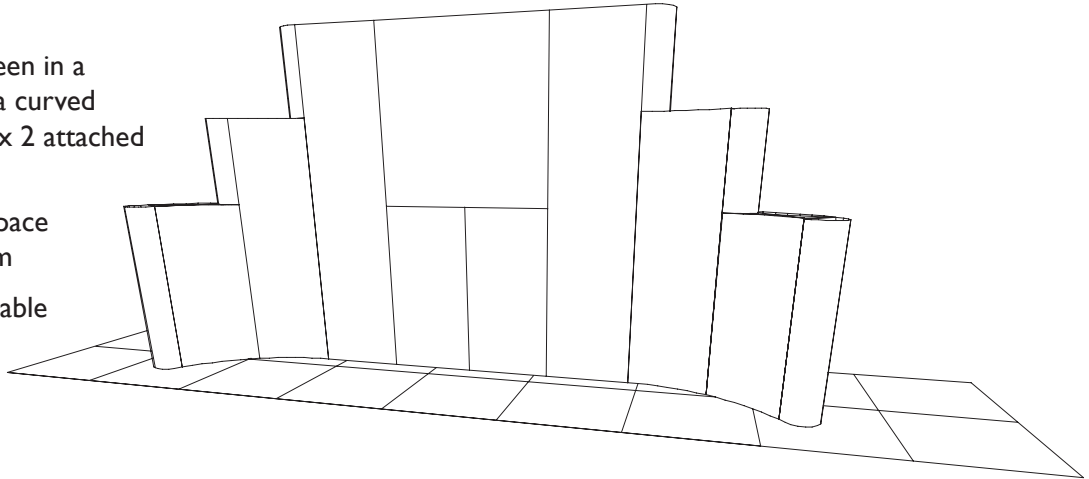

Below is a small selection of examples showing what kind of configurations can be achieved with the Azure Conference Kit.

Small

- Small (2 x 2) Screen in a P300 4 x 4 with a curved step 1 x 3 and 1 x 2 attached to each end
- Minimum floor space required 9m x 2m
- Special sizes available

Total frame height 2390mm

Graphic dimensions

(w) 621 mm x (h) 2343 mm	(w) 725mm x (h) 2343 mm	screen area - no graphic	(w) 725mm x (h) 2343 mm	(w) 621 mm x (h) 2343 mm
		(w) 1565mm x (h) 781mm		

N.B. End caps are curved
- remember to put anything
important (i.e. logos) in the half
nearest the viewer

Total frame height 2390mm

Graphic dimensions

(w) 621 mm	(w) 725mm	(w) 725mm	screen area - no graphic	(w) 725mm	(w) 725mm	(w) 621 mm
x (h) 2343 mm	x (h) 2343 mm	x (h) 2343 mm		x (h) 2343 mm	x (h) 2343 mm	x (h) 2343 mm
			(w) 2346mm x (h) 781mm			

N.B. End caps are curved
- remember to put anything
important (i.e. logos) in the half
nearest the viewer

Small Screen

The Small (2 x 2) Screen Azure Conference Kit is made up of the following components: