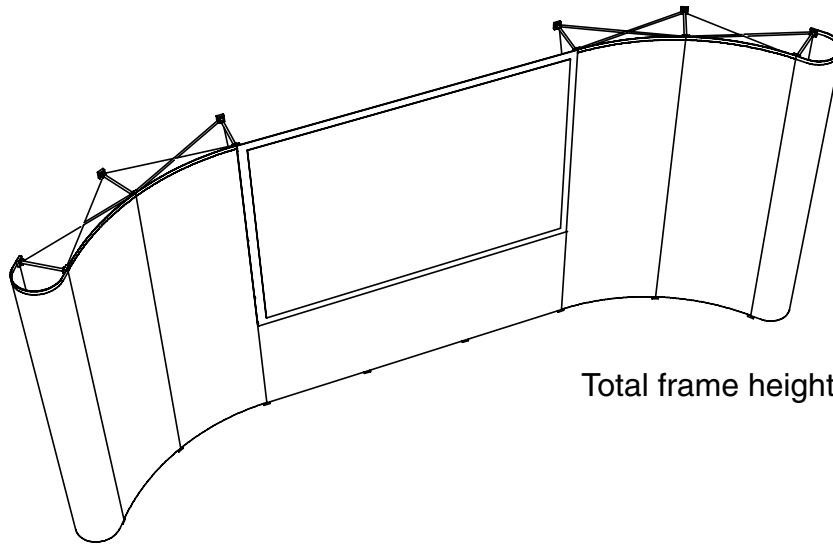

Total frame height 2390mm

Graphic dimensions

(w) 621 mm	(w) 725mm	screen area - no graphic	(w) 725mm	(w) 621 mm
x (h) 2343 mm	x (h) 2343 mm		x (h) 2343 mm	x (h) 2343 mm
		(w) 1565mm x (h) 781mm		

N.B. End caps are curved
- remember to put anything
important (i.e. logos) in the half
nearest the viewer

Total frame height 2390mm

Graphic dimensions

(w) 621 mm x (h) 2343 mm	(w) 725mm x (h) 2343 mm	screen area - no graphic	(w) 725mm x (h) 2343 mm	(w) 621 mm x (h) 2343 mm
		(w) 2346mm x (h) 781mm		

N.B. End caps are curved
- remember to put anything
important (i.e. logos) in the half
nearest the viewer

Total frame height 2390mm

Graphic dimensions

(w) 621 mm x (h) 2343 mm	(w) 725mm x (h) 2343 mm	(w) 725mm x (h) 2343 mm	screen area - no graphic	(w) 725mm x (h) 2343 mm	(w) 725mm x (h) 2343 mm	(w) 621 mm x (h) 2343 mm
			(w) 2346mm x (h) 781mm			

N.B. End caps are curved
- remember to put anything
important (i.e. logos) in the half
nearest the viewer