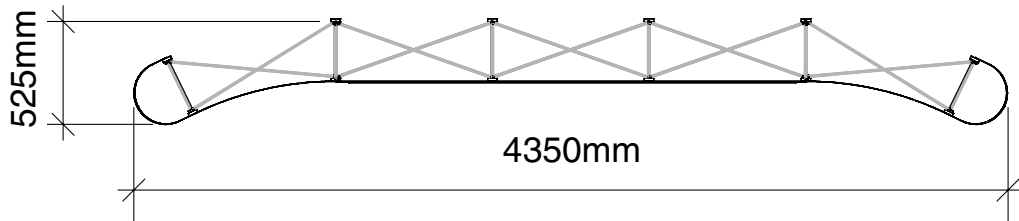

Total frame height 2390mm

Graphic dimensions

(w) 621 mm	(w) 725mm	screen area - no graphic	(w) 725mm	(w) 621 mm
x (h) 2343 mm	x (h) 2343 mm		x (h) 2343 mm	x (h) 2343 mm
		(w) 1565mm x (h) 781mm		

N.B. End caps are curved
- remember to put anything
important (i.e. logos) in the half
nearest the viewer

Total frame height 2390mm

Graphic dimensions

(w) 621 mm x (h) 2343 mm	(w) 725mm x (h) 2343 mm	screen area - no graphic	(w) 725mm x (h) 2343 mm	(w) 621 mm x (h) 2343 mm
		(w) 2346mm x (h) 781mm		

N.B. End caps are curved
- remember to put anything
important (i.e. logos) in the half
nearest the viewer

Total frame height 2390mm

Graphic dimensions

(w) 621 mm x (h) 2343 mm	(w) 725mm x (h) 2343 mm	(w) 725mm x (h) 2343 mm	screen area - no graphic	(w) 725mm x (h) 2343 mm	(w) 725mm x (h) 2343 mm	(w) 621 mm x (h) 2343 mm
			(w) 2346mm x (h) 781mm			

N.B. End caps are curved
- remember to put anything
important (i.e. logos) in the half
nearest the viewer