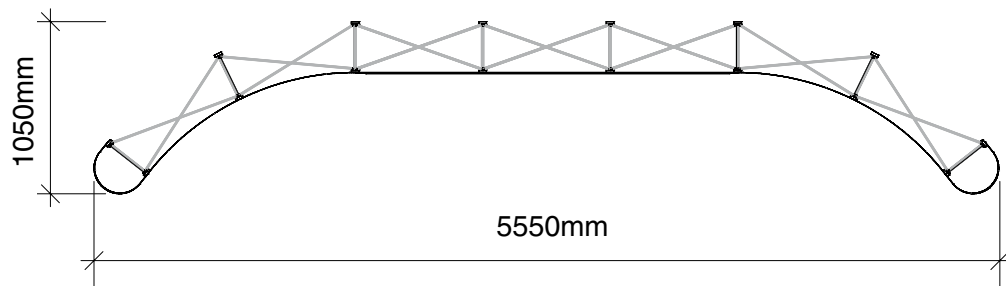

Total frame height 2390mm

Graphic dimensions

(w) 621 mm	(w) 725mm	screen area - no graphic	(w) 725mm	(w) 621 mm
x (h) 2343 mm	x (h) 2343 mm		x (h) 2343 mm	x (h) 2343 mm
		(w) 1565mm x (h) 781mm		

N.B. End caps are curved
- remember to put anything
important (i.e. logos) in the half
nearest the viewer

Total frame height 2390mm

Graphic dimensions

(w) 621 mm x (h) 2343 mm	(w) 725mm x (h) 2343 mm	screen area - no graphic	(w) 725mm x (h) 2343 mm	(w) 621 mm x (h) 2343 mm
		(w) 2346mm x (h) 781mm		

N.B. End caps are curved
- remember to put anything
important (i.e. logos) in the half
nearest the viewer

Total frame height 2390mm

Graphic dimensions

(w) 621 mm x (h) 2343 mm	(w) 725mm x (h) 2343 mm	(w) 725mm x (h) 2343 mm	screen area - no graphic	(w) 725mm x (h) 2343 mm	(w) 725mm x (h) 2343 mm	(w) 621 mm x (h) 2343 mm
			(w) 2346mm x (h) 781mm			

N.B. End caps are curved
- remember to put anything
important (i.e. logos) in the half
nearest the viewer