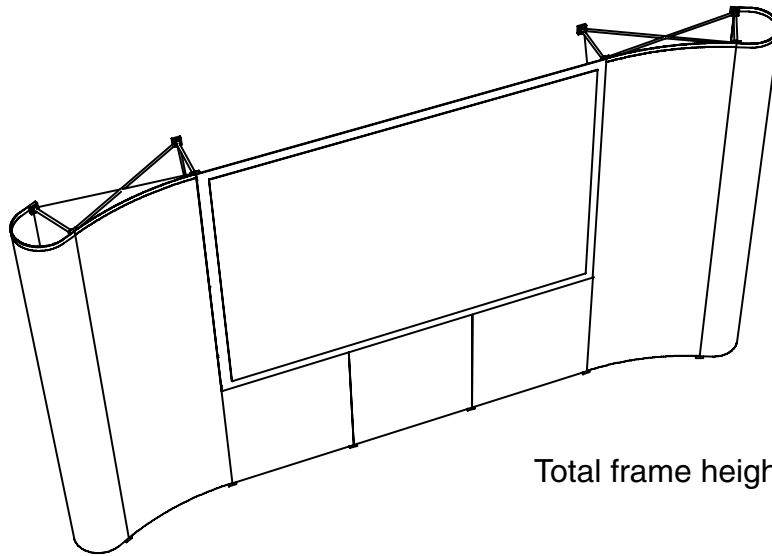

Total frame height 2390mm

Graphic dimensions

(w) 621 mm	(w) 725mm	screen area - no graphic	(w) 725mm	(w) 621 mm
x (h) 2343 mm	x (h) 2343 mm		x (h) 2343 mm	x (h) 2343 mm
		(w) 1565mm x (h) 781mm		

N.B. End caps are curved
- remember to put anything
important (i.e. logos) in the half
nearest the viewer

Total frame height 2390mm

Graphic dimensions

(w) 621 mm x (h) 2343 mm	(w) 725mm x (h) 2343 mm	screen area - no graphic	(w) 725mm x (h) 2343 mm	(w) 621 mm x (h) 2343 mm
		(w) 2346mm x (h) 781mm		

N.B. End caps are curved
- remember to put anything
important (i.e. logos) in the half
nearest the viewer

Total frame height 2390mm

Graphic dimensions

(w) 621 mm x (h) 2343 mm	(w) 725mm x (h) 2343 mm	(w) 725mm x (h) 2343 mm	screen area - no graphic	(w) 725mm x (h) 2343 mm	(w) 725mm x (h) 2343 mm	(w) 621 mm x (h) 2343 mm
			(w) 2346mm x (h) 781mm			

N.B. End caps are curved
- remember to put anything
important (i.e. logos) in the half
nearest the viewer