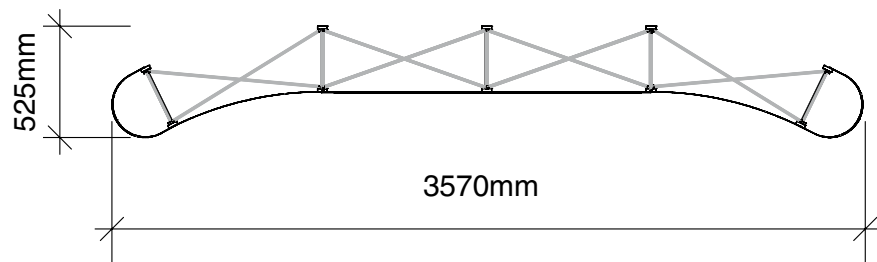

Total frame height 2390mm

Graphic dimensions

(w) 621 mm	(w) 725mm	screen area - no graphic	(w) 725mm	(w) 621 mm
x (h) 2343 mm	x (h) 2343 mm		x (h) 2343 mm	x (h) 2343 mm
		(w) 1565mm x (h) 781mm		

N.B. End caps are curved
- remember to put anything
important (i.e. logos) in the half
nearest the viewer

Total frame height 2390mm

Graphic dimensions

(w) 621 mm x (h) 2343 mm	(w) 725mm x (h) 2343 mm	screen area - no graphic	(w) 725mm x (h) 2343 mm	(w) 621 mm x (h) 2343 mm
		(w) 2346mm x (h) 781mm		

N.B. End caps are curved
- remember to put anything
important (i.e. logos) in the half
nearest the viewer

Total frame height 2390mm

Graphic dimensions

(w) 621 mm x (h) 2343 mm	(w) 725mm x (h) 2343 mm	(w) 725mm x (h) 2343 mm	screen area - no graphic	(w) 725mm x (h) 2343 mm	(w) 725mm x (h) 2343 mm	(w) 621 mm x (h) 2343 mm
			(w) 2346mm x (h) 781mm			

N.B. End caps are curved
- remember to put anything
important (i.e. logos) in the half
nearest the viewer